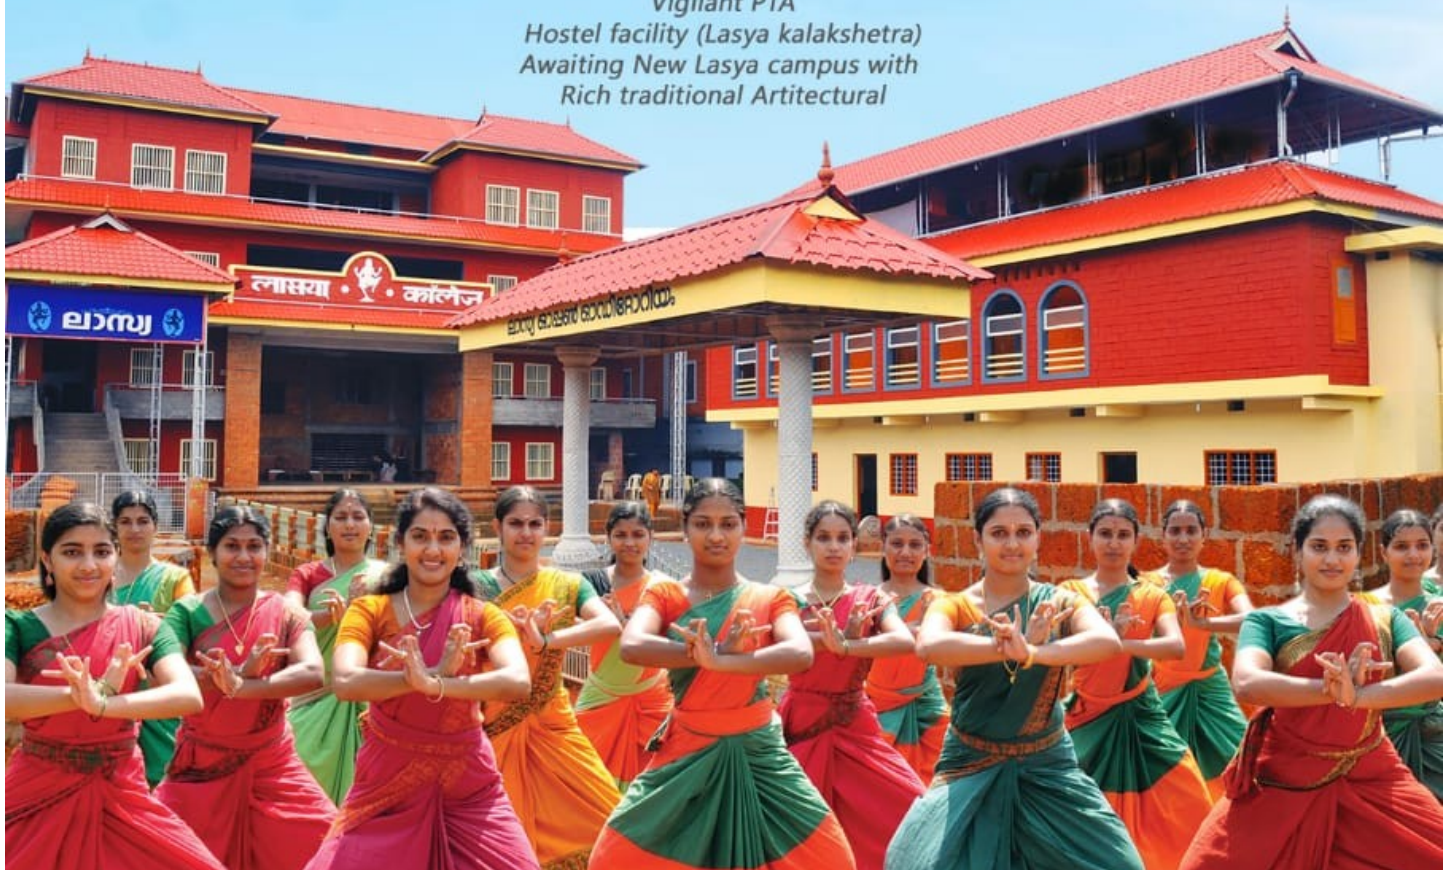

LASYA
college of fine arts

PROSPECTUS

Approved by Govt. of Kerala
Affiliated to

KANNUR UNIVERSITY

A unit of Lasya Kalakshetra

(A charitable society – S. No.650 of
1994-Act No.XXI of 1860)

Pilathara, Kannur, Kerala - 670504
+91 9847260010, 04972 800976

WWW.LASYAFINEARTS.COM
lasyafinearts@gmail.com

COURSES OFFERED

(Merit and Management seats)

BA BHARATHANATYAM

Eligibility: +2 or equivalent

BA CARNATIC MUSIC

Eligibility: +2 or equivalent

MA BHARATHANATYAM

Eligibility: Any degree & Aptitude in Dance

“A Temple for Arts in North Malabar”

- *Traditional campus with spiritual ambience*
- *Proscenium theatre with advanced sound and lighting technology*
- *Dedicated faculty*
- *Well equipped library*
- *Audio recording studio*
- *Yoga and meditation trainings*
- *Seminar hall with screening facilities*
- *Individual attention to students*
- *Dedicated managements*
- *Vigilant PTA*
- *Hostel facility (Lasya kalakshetra)*
- *Awaiting New Lasya campus with Rich traditional Artitectural*